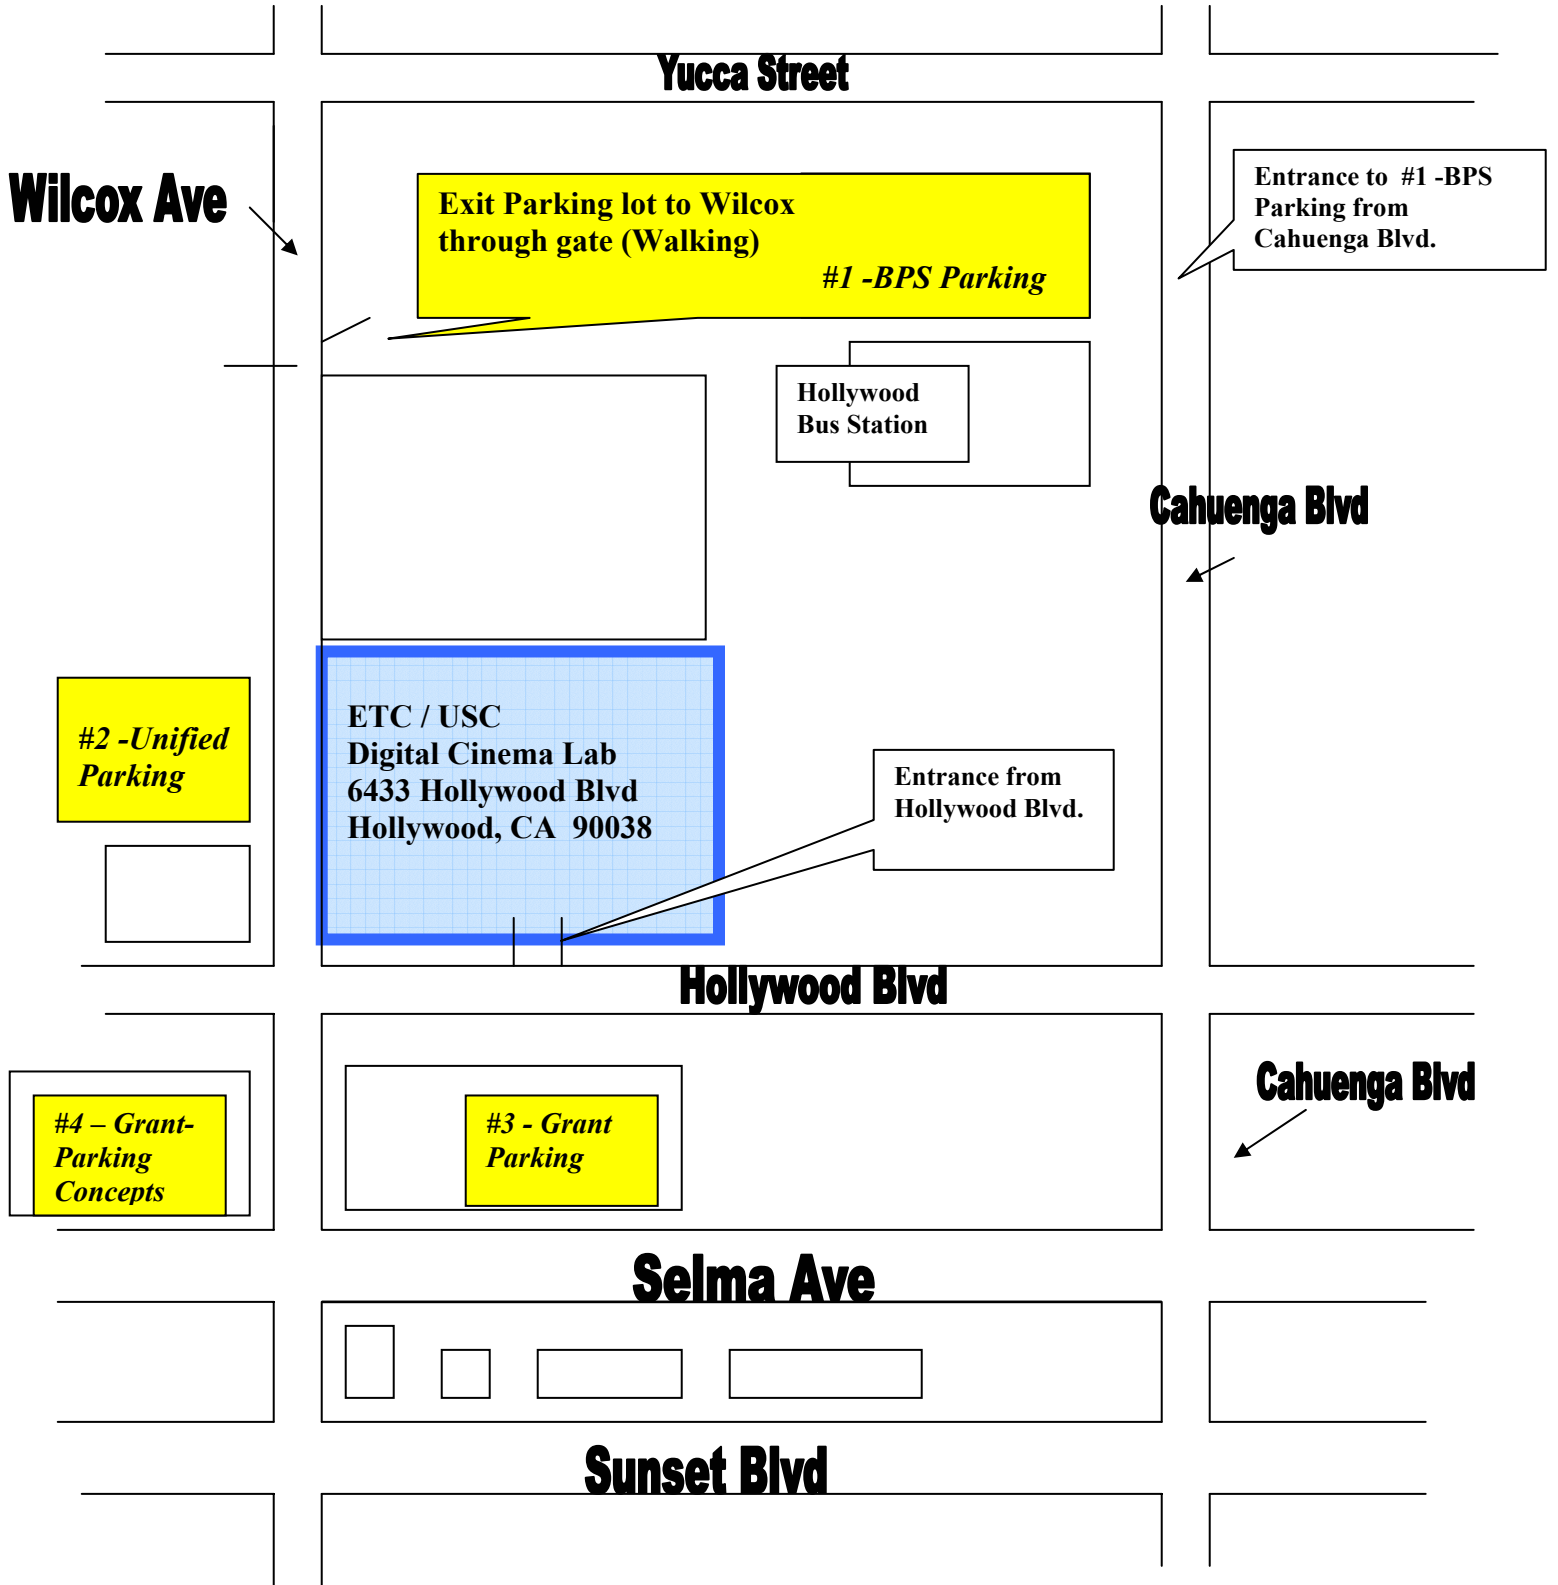

ETC®
Entertainment
Technology Center

Entertainment Technology Center Digital Cinema Laboratory Map

Hollywood Phone # (323) 463-3255